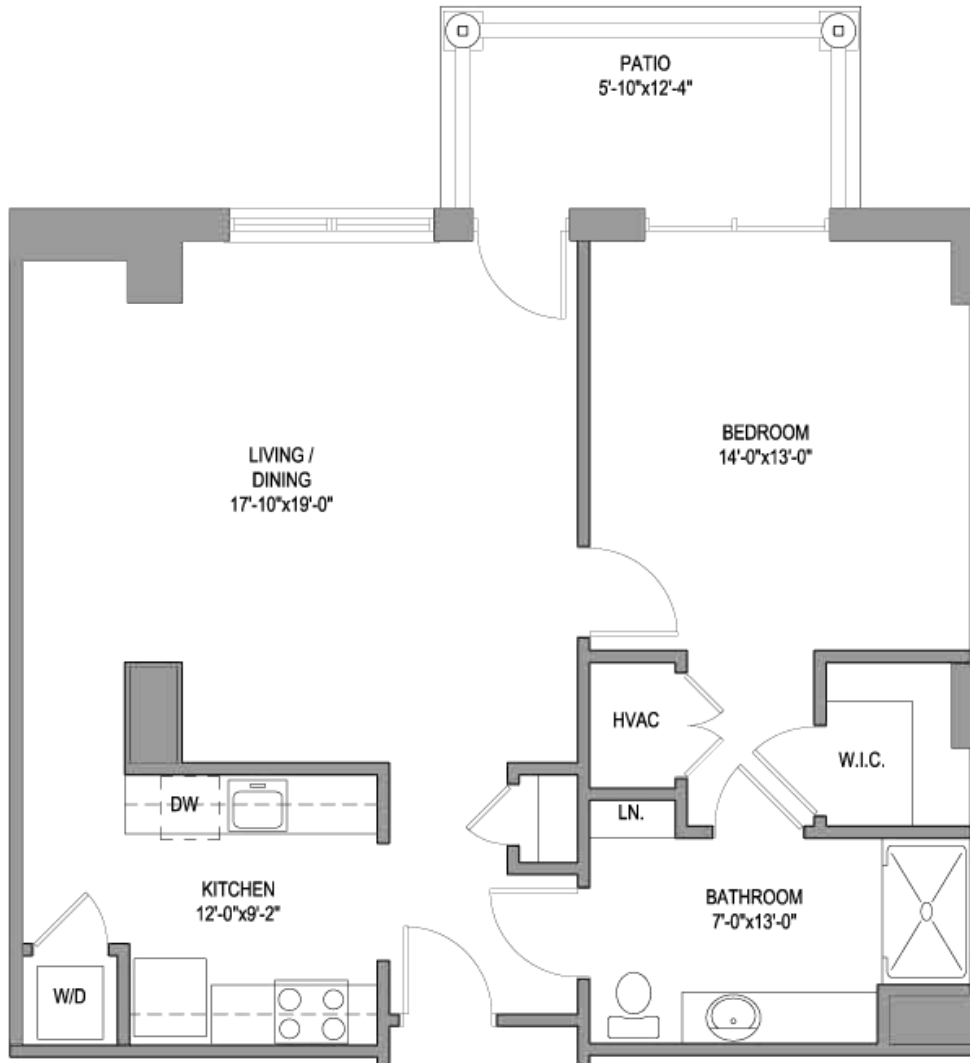

FLOOR PLAN

KALORAMA

One Bedroom Special
879 square feet

THIS IS A SAMPLE FLOOR PLAN.

All dimensions approximate. Amenities, including the specific location of bathtubs and shower stalls, vary by apartment.